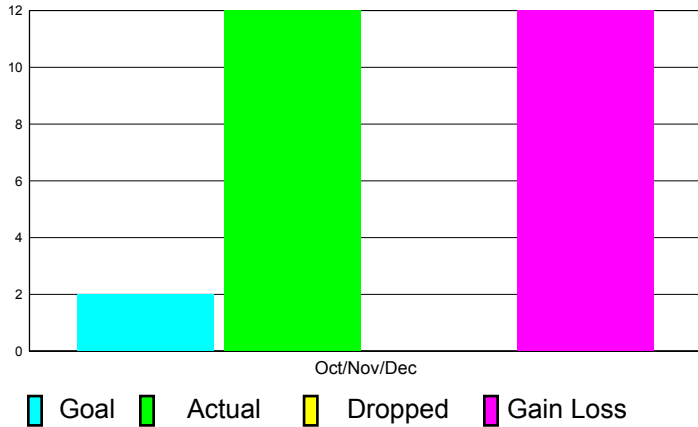

GMT Reports for District (or Undistricted) **District 322C2**

GMT: SANGEETA JATIA

Location: INDIA

GMT CA: 6

CLUBS

**Club Results
2011-2012**

**Clubs
2010-2011**

Month	New Club Goal	Actual New Clubs	Actual Dropped Clubs	Gain/Loss of Clubs	Gain/Loss of Clubs
Oct/Nov/Dec	2	12	0	12	0
Totals	2	12	0	12	0

Club Results 2011-2012

Goal, New, Dropped, Gain/Loss

Comparison of Club Gain/Loss

Current Year Compared to the Previous Year

YTD Status Quo Clubs 2010-2011

Status Quo Clubs Compared to Status Quo Members

MEMBERSHIP