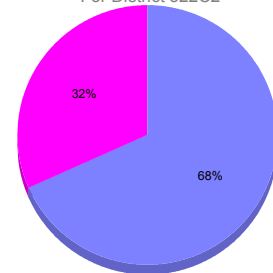

Membership Results 2011-2012

Goal, New, Dropped, Gain/Loss

Comparison of Membership Gain/Loss

Current Year Compared to the Previous Year

Gender Comparison 2010-2011

For District 322C2

Oct/Nov/Dec

■ Male ■ Female