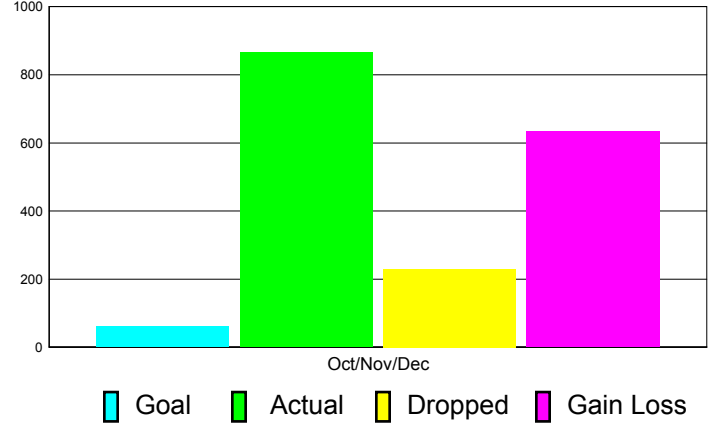

Membership Results 2011-2012

Goal, New, Dropped, Gain/Loss