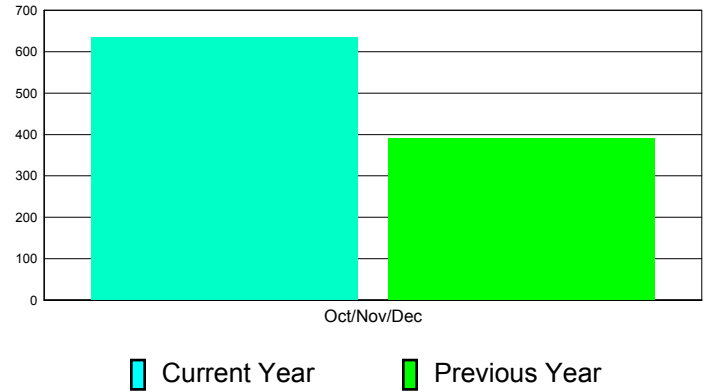

Comparison of Membership Gain/Loss

Current Year Compared to the Previous Year